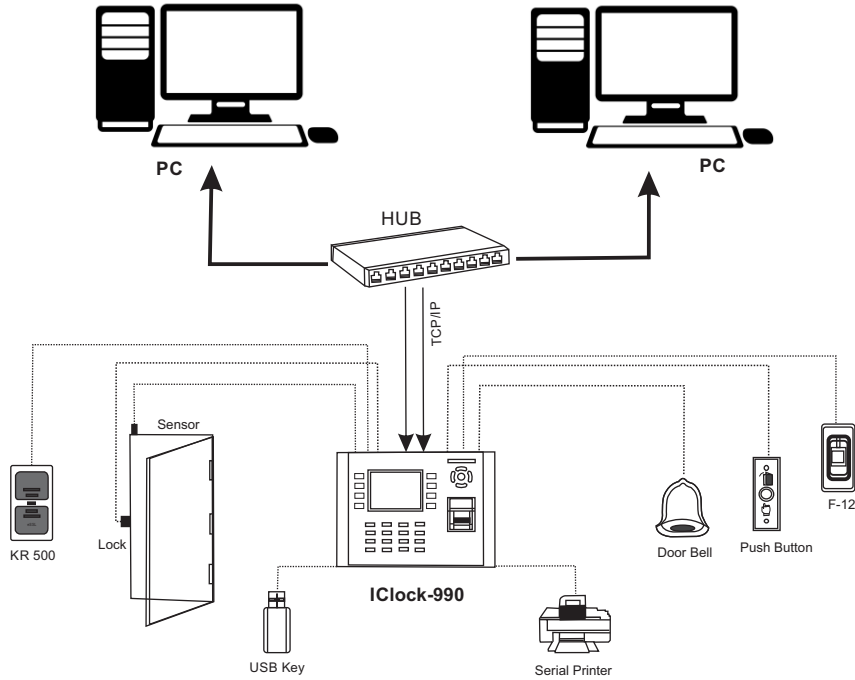

# IClock-990 Connection Diagram

## IClock-990 Master Device

## IClock-990 Slave Device

## IClock-990 with F-12 and EM Lock connection