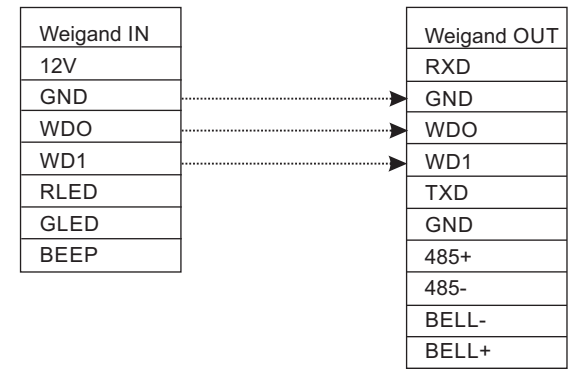

IClock-990 Slave Device