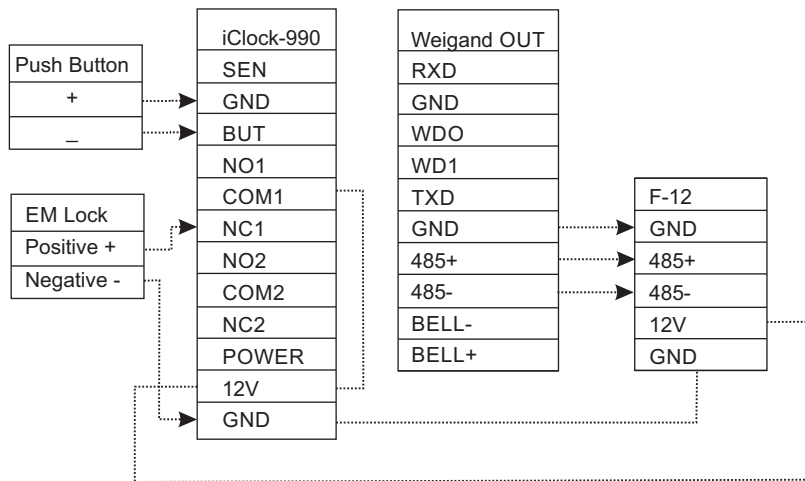

IClock-990 with F-12 and EM Lock connection